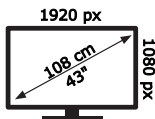

ENERG

TOSHIBA

43L2163DG

42 kWh/1000h

ABCDEF **G**

60 kWh/1000h

50611992